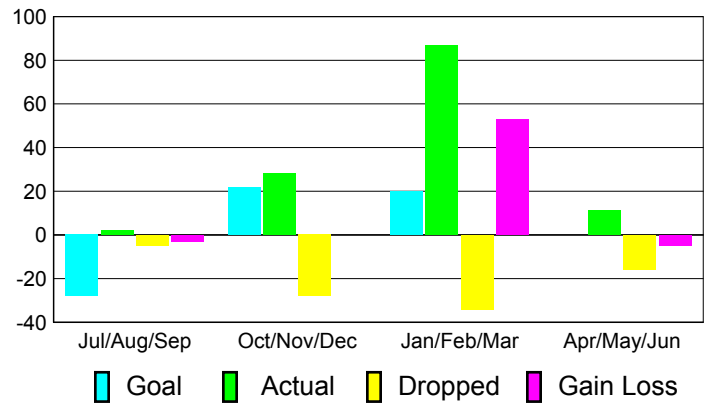

Membership Results 2010-2011

Goal, New, Dropped, Gain/Loss

Comparison of Membership Gain/Loss

Current Year Compared to the Previous Year