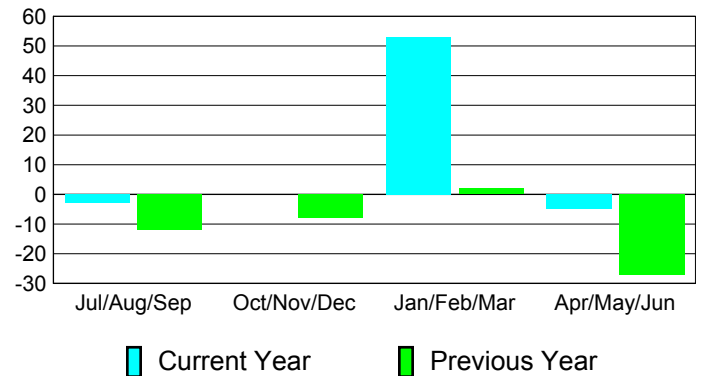

Membership Results
2010-2011

Membership
2009-2010

Month	Net Memb Goal	Actual New Memb	Actual Dropped Memb	Gain/Loss of Memb	Gain/Loss of Memb
Jul/Aug/Sep	-28	2	-5	-3	-12
Oct/Nov/Dec	22	28	-28	0	-8
Jan/Feb/Mar	20	87	-34	53	2
Apr/May/Jun	0	11	-16	-5	-27
Totals	14	128	-83	45	-45

Membership Results 2010-2011

Goal, New, Dropped, Gain/Loss

Comparison of Membership Gain/Loss

Current Year Compared to the Previous Year

Gender Comparison 2010-2011

Jul/Aug/Sep

Oct/Nov/Dec

Jan/Feb/Mar